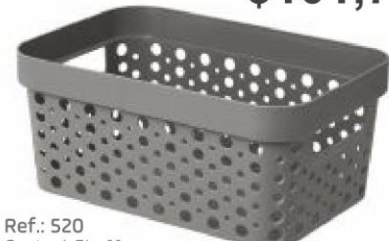

Ref.: 520
Cesto 4,5L Marrom
25,8x17,4x11,2 - 20 und.

$93,96